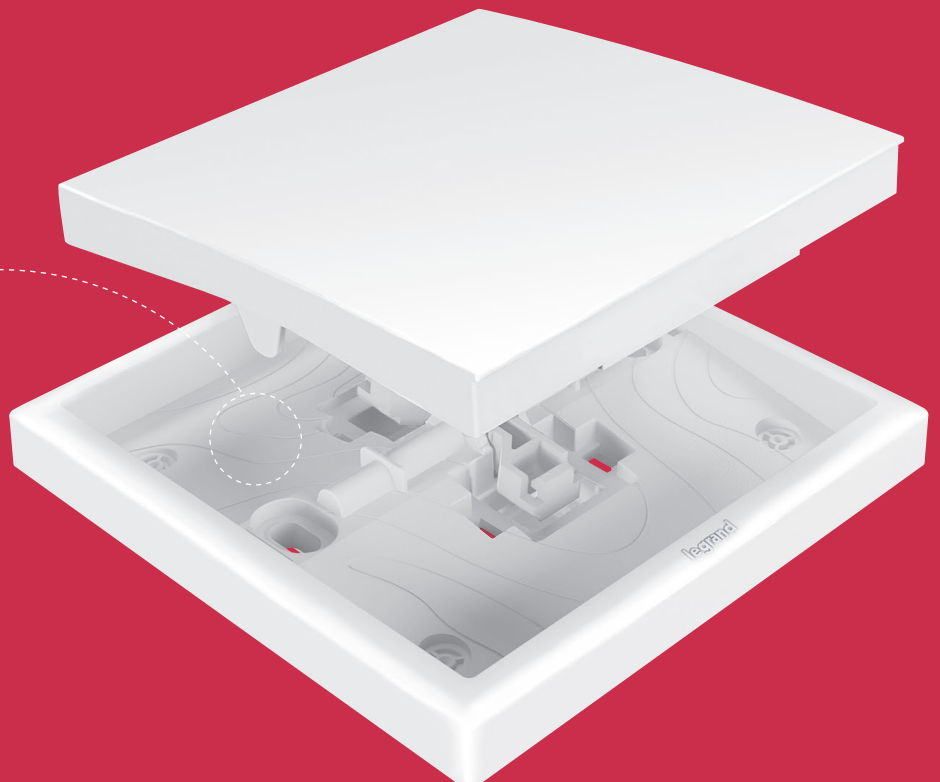

Superior design and quality

DESIGNED TO LAST
Even the concealed functional parts have been carefully designed.