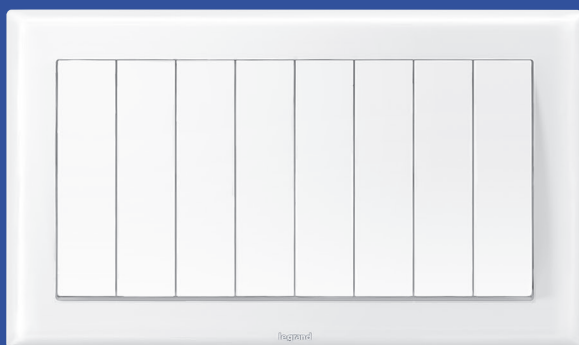

Dimmable compact fluorescent lamps

Incandescent and halogen lamps

Halogen lamps with electronic or ferromagnetic transformer

4-gang switch

1-gang Multi standard switched 16A socket with USB Type-A charger

Versatility for modern living

2x4-gang switch in 2-gang box

Adapter for Arteor mechanism

Electronic room thermostat

HDMI socket

There is no settling for less. ELOÉ™ works both independently and with the Arteor range. The Arteor adapter offers versatility for your every need – residential, commercial and hospitality projects.