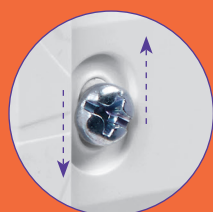

ROBUSTNESS
Ribbs make the switch sturdy.

UNIVERSAL SCREW HEADS

For both wiring and adjusting ELOÉ™, you need only one screwdriver head to get the installation done.

Easy installation

FLEXIBILITY
Oblong shaped holes ensure flexibility for easy adjustment when the switch is not straight.