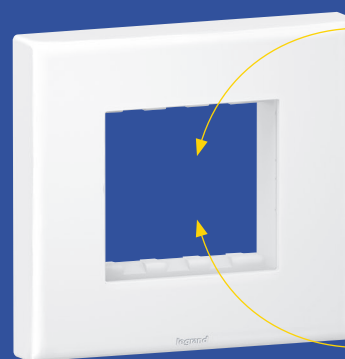

The splash-proof cover allows a 1-gang ELOÉ™ mechanism to be installed in outdoor environments. It also ensures protection against dust. With plug engaged, IP55 protection is maintained.

1-gang British standard 13A socket with USB Type-C charger and IP55 cover

Versatility for modern living

2x4-gang switch in 2-gang box

Adapter for Arteor mechanism

Electronic room thermostat

HDMI socket

There is no settling for less. ELOÉ™ works both independently and with the Arteor range. The Arteor adapter offers versatility for your every need – residential, commercial and hospitality projects.