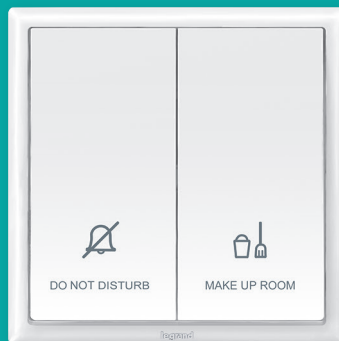

Versatility for modern living

2x4-gang switch in 2-gang box

Adapter for Arteor mechanism

Electronic room thermostat

HDMI socket

There is no settling for less. ELOÉ™ works both independently and with the Arteor range. The Arteor adapter offers versatility for your every need – residential, commercial and hospitality projects.

ADD a touch of COMFORT

Comfort is the cornerstone of any hospitality project. That is why the ELOÉ™ range provides dedicated hospitality functions for enhancing experiences in both guest rooms and shared spaces.

Key card switch

External indicator for corridor

Internal control unit

Keystone data socket

With this multipurpose socket, you can leave it to ELOÉ™ to power and charge up your devices while you recharge yourself.